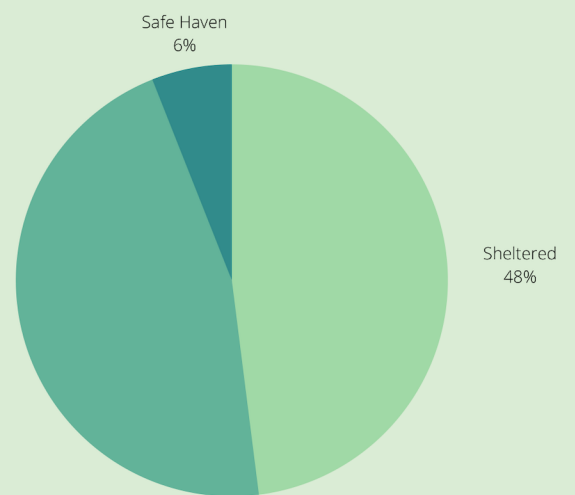

Out Wayne County 2021 and 2022 Point in Time Count

Sheltered Counts

29

Households with
Children

67

Households without
Children

Households with children
increased; households
without children decreased
in 2022

2022 Sheltered - 166
Individuals

2021 Sheltered - 147
Individuals