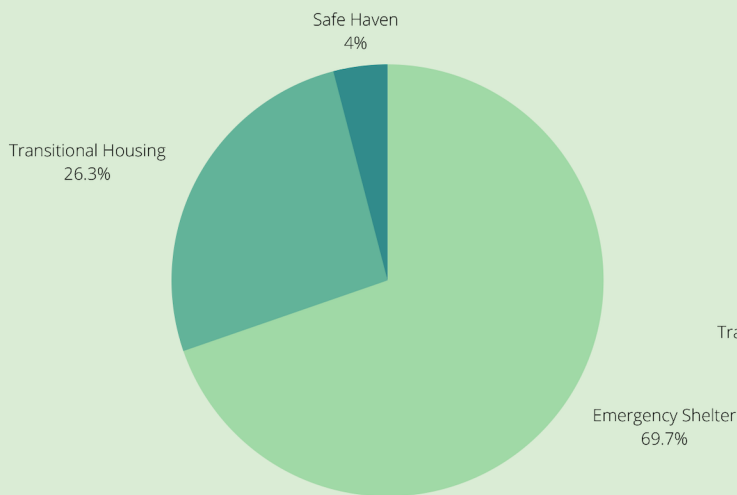

Out Wayne County 2021 and 2022 Point in Time Count

Sheltered Counts

29

Households with
Children

67

Households without
Children

Households with children
increased; households
without children decreased
in 2022

2022 Sheltered - 166
Individuals

2021 Sheltered - 147
Individuals