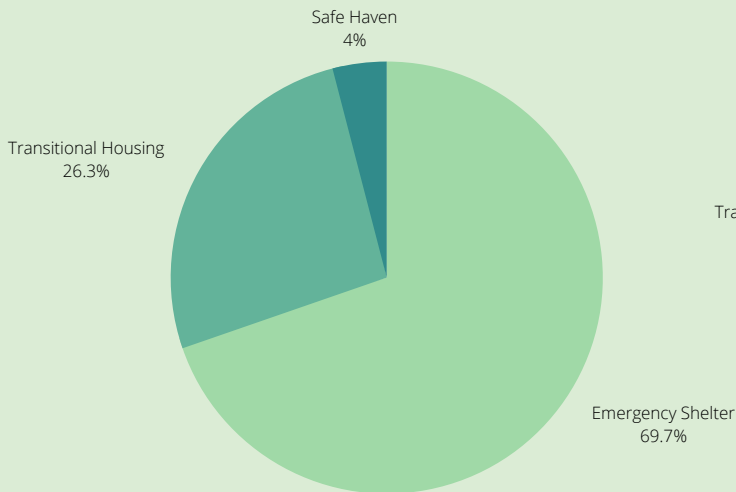

Out Wayne County 2022 and 2023 Point in Time Count

Sheltered Counts

35

Households with
Children

63

Households without
Children

Households with children
increased; households
without children decreased
in 2023

2022 Sheltered - 166
Individuals

2023 Sheltered - 176
Individuals

2022 - No unsheltered count conducted
2023 Unsheltered Count - 23 individuals (3 Female, 19 male, 1 Transgender)