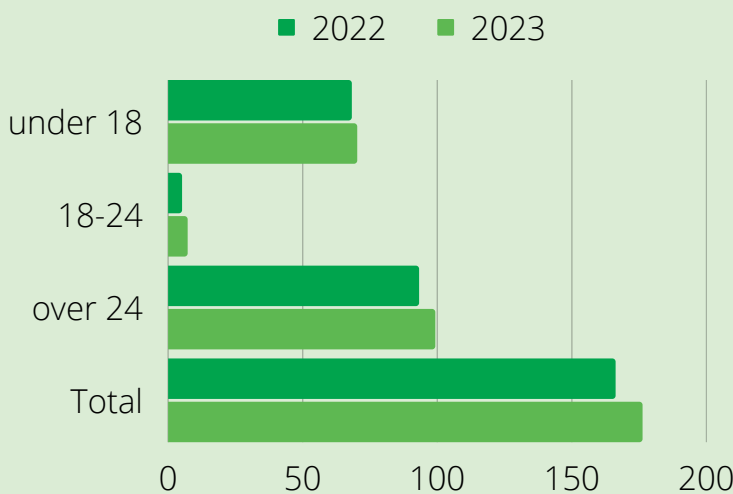

Out Wayne County 2022 and 2023 Point in Time Count

Sheltered Counts

35

Households with
Children

63

Households without
Children

Households with children
increased; households
without children decreased
in 2023

2022 Sheltered - 166
Individuals

2023 Sheltered - 176
Individuals

2022 - No unsheltered count conducted
2023 Unsheltered Count - 23 individuals (3 Female, 19 male, 1 Transgender)