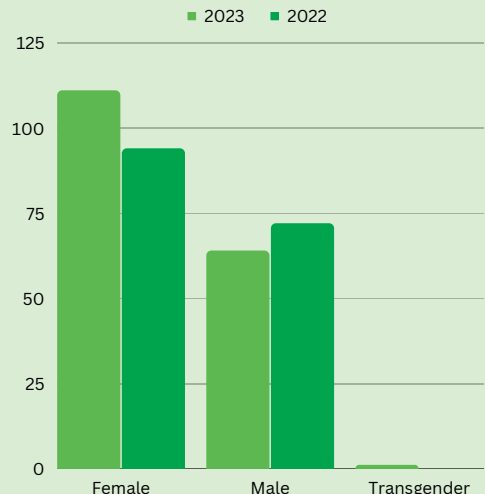

Out Wayne County 2022 and 2023 Point in Time Count

Sheltered Counts

35

Households with
Children

63

Households without
Children

Households with children
increased; households
without children decreased
in 2023

2022 Sheltered - 166
Individuals

2023 Sheltered - 176
Individuals

2022 - No unsheltered count conducted
2023 Unsheltered Count - 23 individuals (3 Female, 19 male, 1 Transgender)