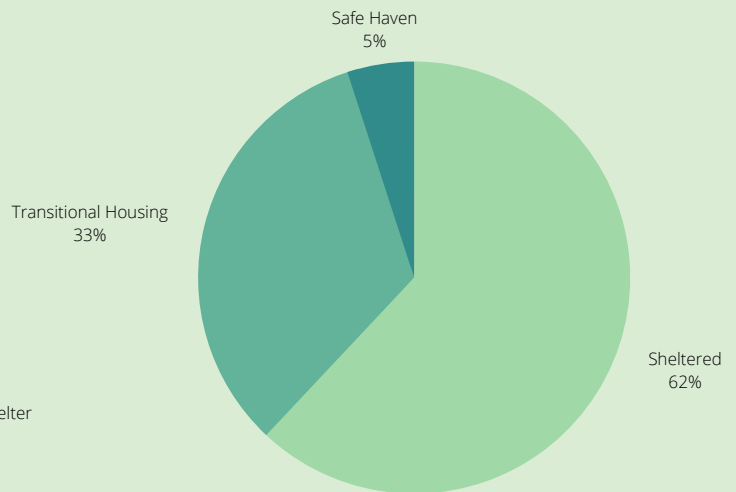

Out Wayne County 2022 and 2023 Point in Time Count

Sheltered Counts

35

Households with
Children

63

Households without
Children

Households with children
increased; households
without children decreased
in 2023

2022 Sheltered - 166
Individuals

2023 Sheltered - 176
Individuals

2022 - No unsheltered count conducted
2023 Unsheltered Count - 23 individuals (3 Female, 19 male, 1 Transgender)